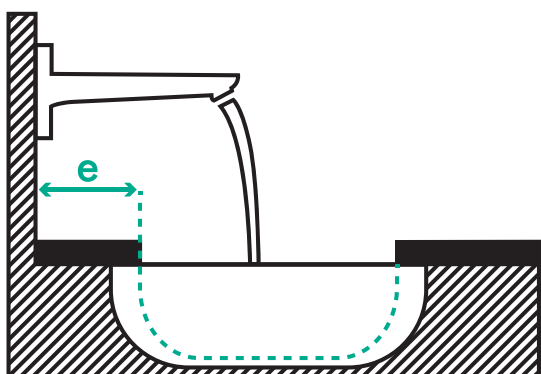

Less splashing

Does the water splash when the faucet is operated? By opening and closing the mixer with differing water pressures, we observe patterns and collect data that are then evaluated.

Fewer water stains

Does the water splash when you wash your hands? We pass a standardized hand model back and forth under the stream of water and observe and evaluate the data and patterns outside the basin.

Note on assembly

In the following illustrations, you will find important information to keep in mind when installing your hansgrohe faucet on your favorite sink. The letters in the graphics indicate the relevant points for measurement. The dimensions in the tables indicate the corresponding distances between the faucet and the washbasin.

If you have some flexibility in the position of the faucet, please consider these dimensions for a professional installation.

When taking measurements, please note:

If you are incorporating a build-in sink or a sink above the counter, use the outer edge of the sink as a reference point. If, on the other hand, you are incorporating a sink under the counter, use the inner edge of the basin as a reference point.