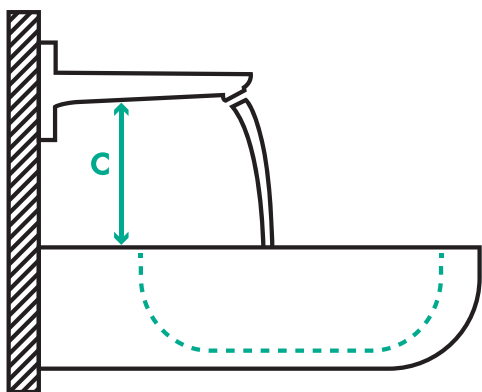

Does the water splash when you wash your hands? We pass a standardized hand model back and forth under the stream of water and observe and evaluate the data and patterns outside the basin.

Note on assembly

In the following illustrations, you will find important information to keep in mind when installing your hansgrohe faucet on your favorite sink. The letters in the graphics indicate the relevant points for measurement. The dimensions in the tables indicate the corresponding distances between the faucet and the washbasin.

If you have some flexibility in the position of the faucet, please consider these dimensions for a professional installation.

When taking measurements, please note:

If you are incorporating a build-in sink or a sink above the counter, use the outer edge of the sink as a reference point. If, on the other hand, you are incorporating a sink under the counter, use the inner edge of the basin as a reference point.