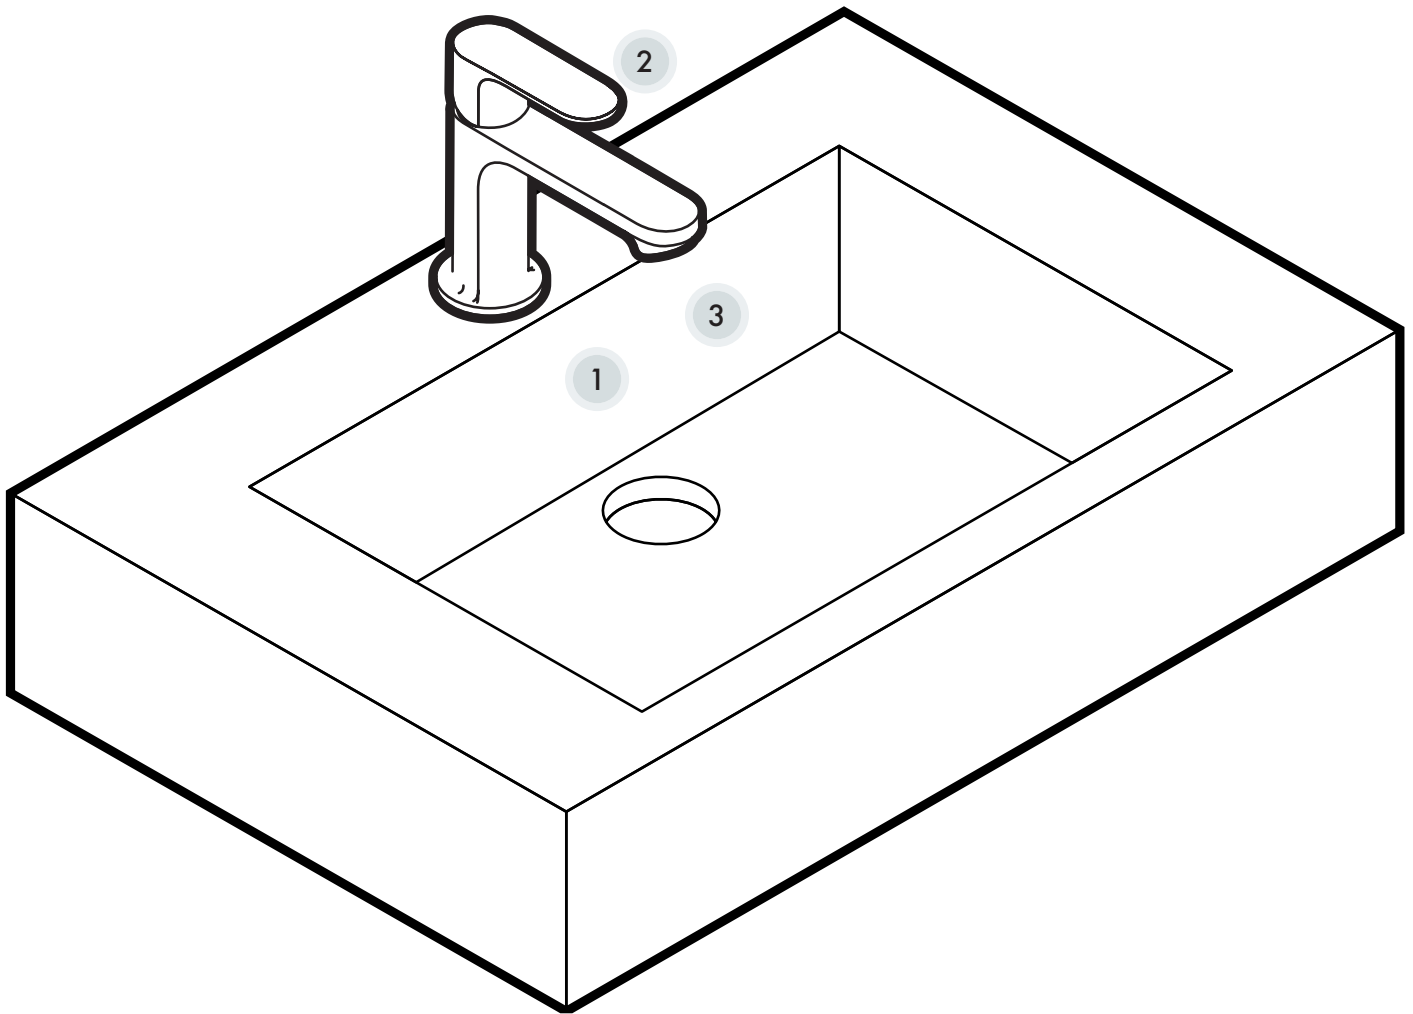

Sink

Villeroy & Boch Loop & Friends
Villeroy & Boch Subway 2.0
Villeroy & Boch Memento
Villeroy & Boch Loop & Friends
Villeroy & Boch Subway 2.0
Villeroy & Boch Memento
Villeroy & Boch Loop & Friends
Villeroy & Boch Subway 2.0
Villeroy & Boch Memento
Villeroy & Boch Collaro 2019
Villeroy & Boch Antheus 2017
Villeroy & Boch Memento 2.0 2019

Page

6 ›
7 ›
8 ›
9 ›
10 ›
11 ›
12 ›
13 ›
14 ›
15 ›
16 ›
17 ›

The ComfortZone Test

More comfort

Does the faucet-sink pairing provide enough usable space? We position a test piece between the faucet and sink to see if it's possible to wash your hands comfortably.