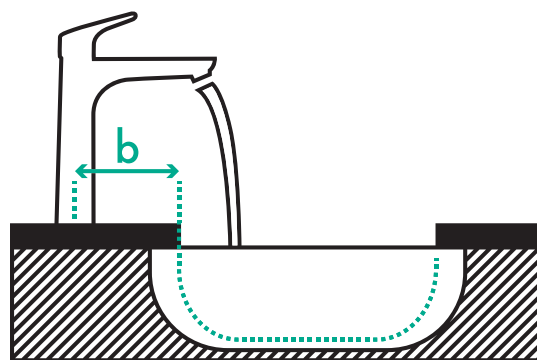

Less splashing

Does the water splash when the faucet is operated? By opening and closing the mixer with differing water pressures, we observe patterns and collect data that are then evaluated.

Fewer water stains

Does the water splash when you wash your hands? We pass a standardized hand model back and forth under the stream of water and observe and evaluate the data and patterns outside the basin.

Note on assembly

In the following illustrations, you will find important information to keep in mind when installing your hansgrohe faucet on your favorite sink. The letters in the graphics indicate the relevant points for measurement. The dimensions in the tables indicate the corresponding distances between the faucet and the washbasin.

If you have some flexibility in the position of the faucet, please consider these dimensions for a professional installation.

When taking measurements, please note:

If you are incorporating a build-in sink or a sink above the counter, use the outer edge of the sink as a reference point. If, on the other hand, you are incorporating a sink under the counter, use the inner edge of the basin as a reference point.